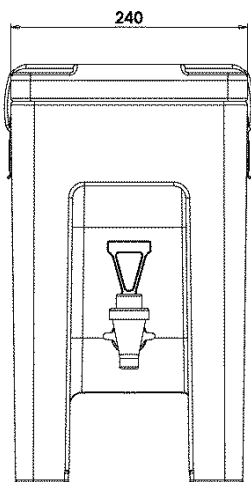

Model	Code	EAN code	Ext. dim. (mm)	Int. dim. (mm)	Capacity (l)	Weight (kg)
QC10 melange	QC100011	8022949006259	240x430x430		10	6,2
QC10 blue	QC100001	8022949006174				
QC10 red	QC100007	8022949006235				

PRODUCT FEATURES

	<p>Space under the tap suitable to easily fill cups or bowls of maximum size diam. 110 mm; height 110 mm.</p>		<p>Version with long faucet, to allow the filling of bowls with a diameter greater than 110mm</p>
	<p>Version with cap, useful in the case of transport of liquid foods (soups, purees, etc.).</p>		<p>Large upper opening for easy filling operations.</p>
	<p>Melform closing hooks in stainless steel.</p>		<p>Equipped with adjustable vent valve.</p>
	<p>Monobloc structure, without edges, joints and welds.</p>		<p>Easily removable lid sealing gasket</p>
	<p>Insulation with CFC and HCFC-free polyurethane foam.</p>	<p>°C</p>	<p>Container guaranteed for use: from -30°C to +85°C.</p>

TECHNICAL DATA (mm)

ACCESSORIES

Model	Code	Color	External dimensions (mm)	Internal dimensions (mm)	Capacity (liters)	Weight (Kg)
Long faucet kit	RRI175					0,1
Cap kit	RRI018					0,04

SPARE PARTS

			
RRI021 Gasket kit 5 pieces per package	RRI130 Stainless steel closure kit 4 pieces per package	RRI031 Vent valve kit for liquids 10 pieces per package	RRI018 Faucet cap kit 2 pieces per package
			
	RRI011 Standard faucet kit 1 piece per package	RRI175 kit for long faucet 1 piece per package	