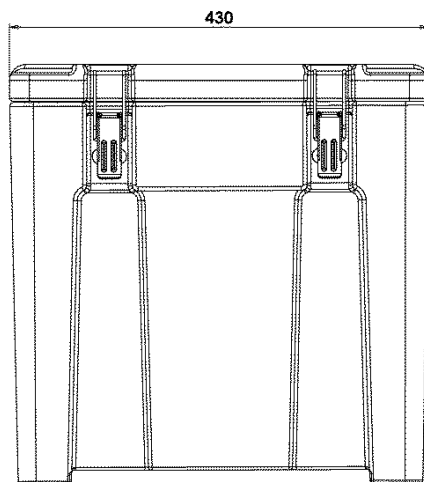

Model	Code	EAN code	Ext. dim. (mm)	Int. dim. (mm)	Capacity (l)	Weight (kg)
QC10 melange	QC100011	8022949006259	240x430x430		10	6,2
QC10 blue	QC100001	8022949006174				
QC10 red	QC100007	8022949006235				

PRODUCT FEATURES

	<p>Space under the tap suitable to easily fill cups or bowls of maximum size diam. 110 mm; height 110 mm.</p>		<p>Version with long faucet, to allow the filling of bowls with a diameter greater than 110mm</p>
	<p>Version with cap, useful in the case of transport of liquid foods (soups, purees, etc.).</p>		<p>Large upper opening for easy filling operations.</p>
	<p>Melform closing hooks in stainless steel.</p>		<p>Equipped with adjustable vent valve.</p>
	<p>Monobloc structure, without edges, joints and welds.</p>		<p>Easily removable lid sealing gasket</p>
	<p>Insulation with CFC and HCFC-free polyurethane foam.</p>	<p>°C</p>	<p>Container guaranteed for use: from -30°C to +85°C.</p>

TECHNICAL DATA (mm)

ACCESSORIES

Model	Code	Color	External dimensions (mm)	Internal dimensions (mm)	Capacity (liters)	Weight (Kg)
Long faucet kit	RRI175					0,1
Cap kit	RRI018					0,04

SPARE PARTS

			
RRI021 Gasket kit 5 pieces per package	RRI130 Stainless steel closure kit 4 pieces per package	RRI031 Vent valve kit for liquids 10 pieces per package	RRI018 Faucet cap kit 2 pieces per package
			
	RRI011 Standard faucet kit 1 piece per package	RRI175 kit for long faucet 1 piece per package	