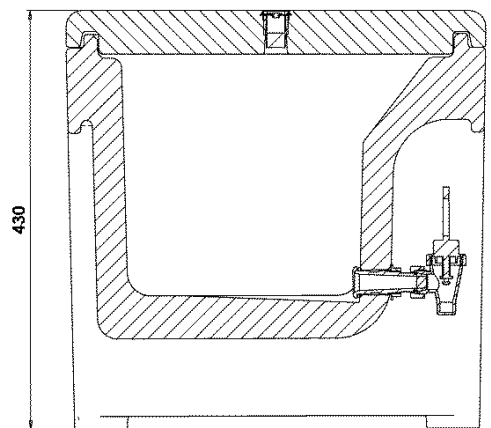

Model	Code	EAN code	Ext. dim. (mm)	Int. dim. (mm)	Capacity (l)	Weight (kg)
QC10 melange	QC100011	8022949006259	240x430x430		10	6,2
QC10 blue	QC100001	8022949006174				
QC10 red	QC100007	8022949006235				

PRODUCT FEATURES

	<p>Space under the tap suitable to easily fill cups or bowls of maximum size diam. 110 mm; height 110 mm.</p>		<p>Version with long faucet, to allow the filling of bowls with a diameter greater than 110mm</p>
	<p>Version with cap, useful in the case of transport of liquid foods (soups, purees, etc.).</p>		<p>Large upper opening for easy filling operations.</p>
	<p>Melform closing hooks in stainless steel.</p>		<p>Equipped with adjustable vent valve.</p>
	<p>Monobloc structure, without edges, joints and welds.</p>		<p>Easily removable lid sealing gasket</p>
	<p>Insulation with CFC and HCFC-free polyurethane foam.</p>	<p>°C</p>	<p>Container guaranteed for use: from -30°C to +85°C.</p>

TECHNICAL DATA (mm)

ACCESSORIES

Model	Code	Color	External dimensions (mm)	Internal dimensions (mm)	Capacity (liters)	Weight (Kg)
Long faucet kit	RRI175					0,1
Cap kit	RRI018					0,04

SPARE PARTS

			
RRI021 Gasket kit 5 pieces per package	RRI130 Stainless steel closure kit 4 pieces per package	RRI031 Vent valve kit for liquids 10 pieces per package	RRI018 Faucet cap kit 2 pieces per package
			
	RRI011 Standard faucet kit 1 piece per package	RRI175 kit for long faucet 1 piece per package	