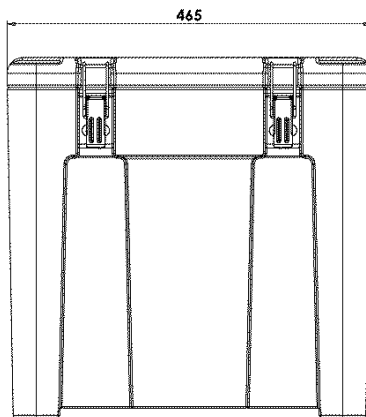

Model	Code	EAN code	Ext. dim.l (mm)	Int. dim. (mm)	Capacity (l)	Weight (kg)
QC20 melange	QC200011	8022949021344	295x465xh460		19	7,6
QC20 blue	QC200001	8022949021498				
QC20 red	QC200007	8022949021306				

PRODUCT FEATURES

	<p>Space under the tap suitable to easily fill cups or bowls of maximum size diam. 160 mm; height 94 mm, or diam. 120mm; height 124 mm.</p>		<p>Version with long faucet, to allow the filling of bowls with a diameter greater than 160mm</p>
	<p>Version with cap, useful in the case of transport of liquid foods (soups, purees, etc.).</p>		<p>Large upper opening for easy filling operations.</p>
	<p>Melform closing hooks in stainless steel.</p>		<p>Equipped with adjustable vent valve.</p>
	<p>Monobloc structure, without edges, joints and welds.</p>		<p>Cover sealing gasket easily dismantled.</p>
	<p>Insulation with CFC and HCFC-free polyurethane foam.</p>	<p>°C</p>	<p>Container guaranteed for use: from -30°C to +85°C.</p>

TECHNICAL DATA (mm)

ACCESSORIES

Model	Code	Color	Ext. dim. (mm)	Int. dim. (mm)	Capacity (liters)	Weight (Kg)
Long faucet kit	RRI175					0,1
Cap kit	RRI018					0,04

SPARE PARTS

			
RRI022 Gasket kit 5 pieces per package	RRI130 Stainless steel closure kit 4 pieces per package	RRI031 Vent valve kit for liquids 10 pieces per package	RRI018 Faucet cap kit 2 pieces per package
			
	RRI011 Standard faucet kit 1 piece per package	RRI175 kit for long faucet 1 piece per package	