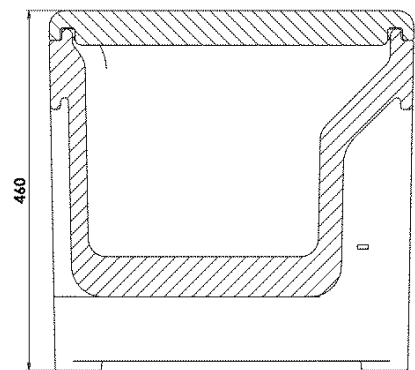

PRODUCT FEATURES

	Space under the tap suitable to easily fill cups or bowls of maximum size diam. 160 mm; height 94 mm, or diam. 120mm; height 124 mm.		Version with long faucet, to allow the filling of bowls with a diameter greater than 160mm
	Version with cap, useful in the case of transport of liquid foods (soups, purees, etc.).		Large upper opening for easy filling operations.
	Melform closing hooks in stainless steel.		Equipped with adjustable vent valve.
	Monobloc structure, without edges, joints and welds.		Cover sealing gasket easily dismantled.
	Insulation with CFC and HCFC-free polyurethane foam.	°C	Container guaranteed for use: from -30°C to +85°C.

TECHNICAL DATA (mm)