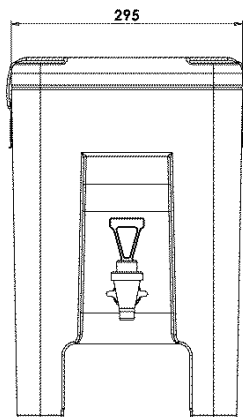

PRODUCT FEATURES

	Space under the tap suitable to easily fill cups or bowls of maximum size diam. 160 mm; height 94 mm, or diam. 120mm; height 124 mm.		Version with long faucet, to allow the filling of bowls with a diameter greater than 160mm
	Version with cap, useful in the case of transport of liquid foods (soups, purees, etc.).		Large upper opening for easy filling operations.
	Melform closing hooks in stainless steel.		Equipped with adjustable vent valve.
	Monobloc structure, without edges, joints and welds.		Cover sealing gasket easily dismantled.
	Insulation with CFC and HCFC-free polyurethane foam.	°C	Container guaranteed for use: from -30°C to +85°C.

TECHNICAL DATA (mm)