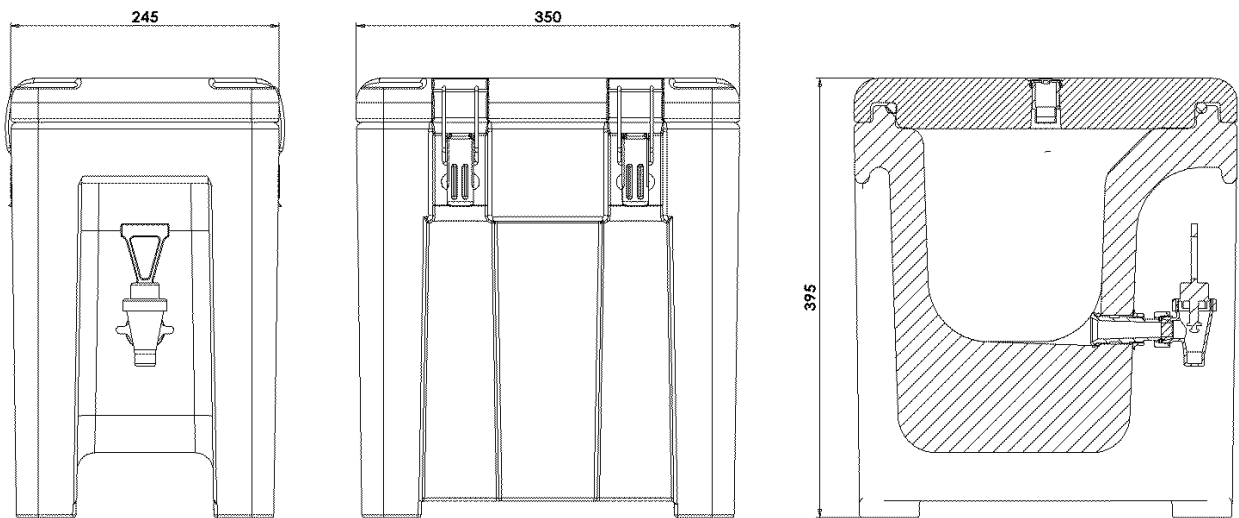

Insulated container for the transport and distribution of liquids at controlled temperature

- Brand: MELFORM
- Country of origin: ITALY
- Customs code: 39231090
- Compatible with food contact
- Color: melange grey/blue
- Capacity: 4.3 liters.
- Technology: rotomoulding
- Warranty: 24 months
- Fully recyclable at the end of its operational life.
- Stackable and easy to handle

Model	Code	EAN code	Ext. dim. (mm)	Int. dim. (mm)	Capacity (l)	Weight (kg)
QC5 melange	QC050011	8022949006150	245x350x395		4,3	5
QC5 blue	QC050001	8022949006068				
QC5 red	QC050007	8022949006112				

PRODUCT FEATURES

	<p>Space under the tap suitable to easily fill cups or bowls of diam. 120 mm; height 115 mm.</p>		<p>Version with long faucet, to allow bowls with a diameter greater than 120mm</p>
	<p>Version with cap, useful in the case of transport of liquid foods (soups, purees, etc.).</p>		<p>Large upper opening for easy filling operations.</p>
	<p>Melform closing hooks in stainless steel.</p>		<p>Equipped with adjustable vent valve.</p>
	<p>Monobloc structure, without edges, joints and welds.</p>		<p>Cover sealing gasket easily dismantled.</p>
	<p>Insulation with CFC and HCFC-free polyurethane foam.</p>	<p>°C</p>	<p>Container guaranteed for use: from -30°C to +85°C.</p>

TECHNICAL DATA (mm)

ACCESSORIES

Model	Code	Ext. dim. (mm)	Int. dim. (mm)	Capacity (liters)	Weight (Kg)
Kit long faucet	RRI175				0,1
Cap kit	RRI018				0,04

SPARE PARTS

			
RRI020 Gasket kit 5 pieces per package	RRI130 Stainless steel closure kit 4 pieces per package	RRI031 Vent valve kit for liquids 10 pieces per package	RRI018 Faucet cap kit 2 pieces per package
			
	RRI011 Standard faucet kit 1 piece per package	RRI175 kit for long faucet 1 piece per package	