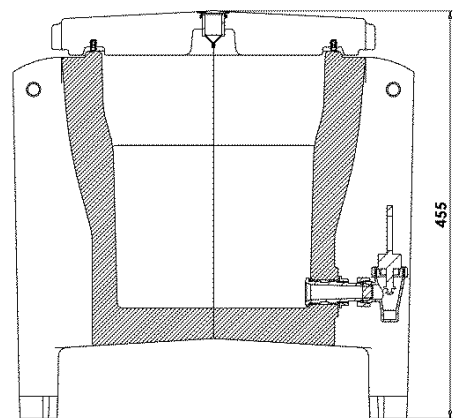

PRODUCT FEATURES

	Space under the tap suitable to easily fill cups or bowls of maximum size diam. 110 mm; height 110 mm.		Available on request the version with long tube, to allow the filling of bowls with a diameter greater than 110mm
	Possibility to replace the tap with a special cap, useful in the case of transport of liquid food (soups, purees, etc. ..).		Large upper opening for easy filling operations.
	Melform closing hooks in shockproof material.		Equipped with adjustable vent valve.
	Monobloc structure, without edges, joints and welds.		Insulation with CFC and HCFC-free polyurethane foam.
	Cover sealing gasket easily removable.	°C	Container guaranteed for use: -30°C to +85°C

TECHNICAL DATA (mm)