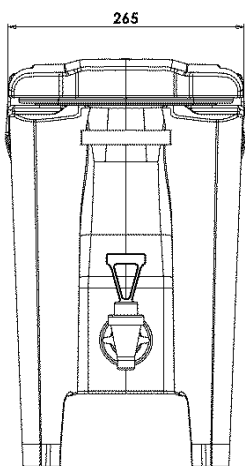

Model	Code	EAN code	Ext. dim. (mm)	Int. dim. (mm)	Capacity (liters)	Weight (kg)
Q-Xtra	QA100001	8022949054823	265x450xh455		10	5,4

PRODUCT FEATURES

	<p>Space under the tap suitable to easily fill cups or bowls of maximum size diam. 110 mm; height 110 mm.</p>		<p>Available on request the version with long tube, to allow the filling of bowls with a diameter greater than 110mm</p>
	<p>Possibility to replace the tap with a special cap, useful in the case of transport of liquid food (soups, purees, etc. ..).</p>		<p>Large upper opening for easy filling operations.</p>
	<p>Melform closing hooks in shockproof material.</p>		<p>Equipped with adjustable vent valve.</p>
	<p>Monobloc structure, without edges, joints and welds.</p>		<p>Insulation with CFC and HCFC-free polyurethane foam.</p>
	<p>Cover sealing gasket easily removable.</p>	<p>°C</p>	<p>Container guaranteed for use: -30°C to +85°C</p>

TECHNICAL DATA (mm)

SPARE PARTS

			
RRI107 Gasket kit 6 pieces per package	RRI031 Vent plugs kit 10 pieces per package	RRI018 Faucet cap kit 2 pieces per package	RRI011 Complete faucet kit 1 piece per package
			
RRI175 Faucet kit with long dinghy 1 piece per package	RRI004 Closure kit (pallet only) 4 pieces per package	RRI112 Complete closure kit 4 pieces per package	