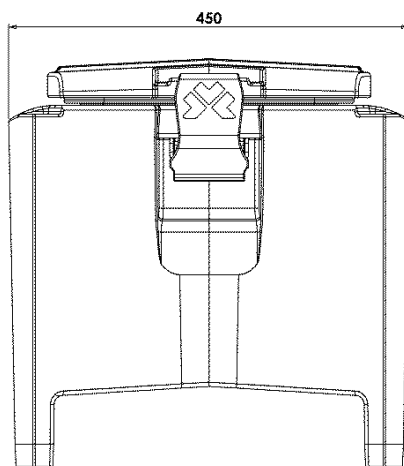

PRODUCT FEATURES

	Space under the tap suitable to easily fill cups or bowls of maximum size diam. 110 mm; height 110 mm.		Available on request the version with long tube, to allow the filling of bowls with a diameter greater than 110mm
	Possibility to replace the tap with a special cap, useful in the case of transport of liquid food (soups, purees, etc. ..).		Large upper opening for easy filling operations.
	Melform closing hooks in shockproof material.		Equipped with adjustable vent valve.
	Monobloc structure, without edges, joints and welds.		Insulation with CFC and HCFC-free polyurethane foam.
	Cover sealing gasket easily removable.	°C	Container guaranteed for use: -30°C to +85°C

TECHNICAL DATA (mm)