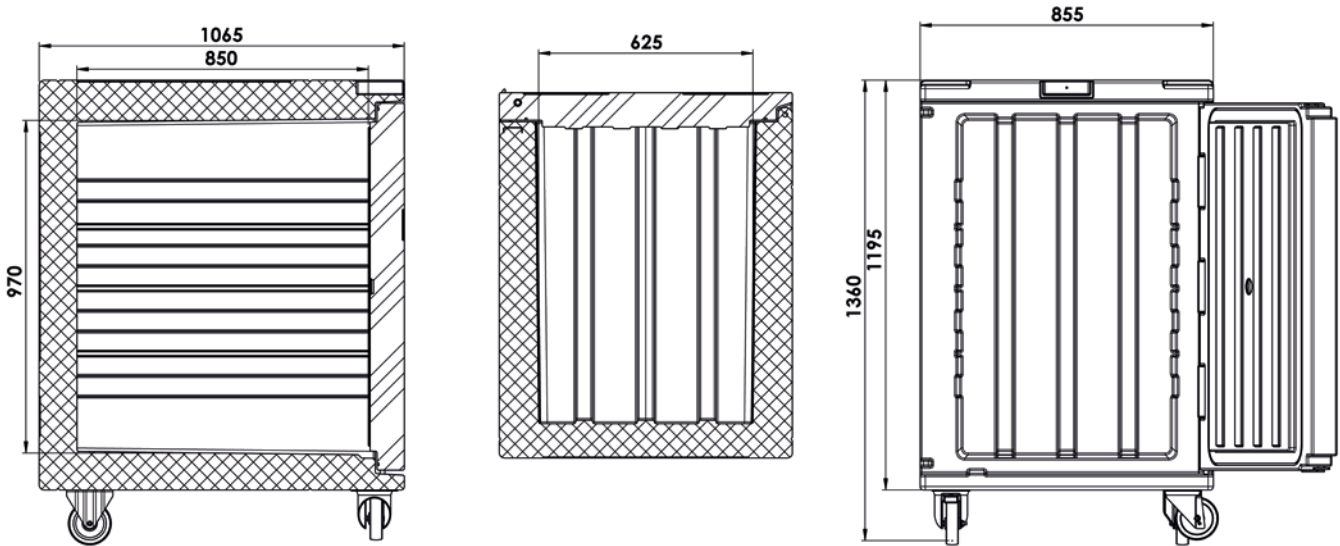

CARGO495

ATP

**INSULATED CONTAINER
FOR THE TRANSPORT OF PRODUCTS
AT TEMPERATURE-CONTROLLED**

www.melform.com

CARGO 495

MANUFACTURING MATERIALS

- Brand: MELFORM
- Country of origin: ITALY
- Customs code: 39231090
- ATP Certificate
- Compatible with food contact
- Color: grey/blue
- Capacity: 495 liters
- Technology: rotomoulding
- Warranty: 24 months
- Fully recyclable at the end of its operational life

POLYETHYLENE: inner and outer walls of container and door; suitable for food contact.

POLYURETHANE: insulating material between the walls of the container and the door, free of CFC and HCFC.

SILICONE RUBBER: gasket.

STAINLESS STEEL: handling handles, closing handle, internal door rod.

GALVANIZED STEEL: hinge rods, hinge rod connection plates, wheel support, feet.

AVAILABLE MODELS

MODEL	SKU	EAN CODE	EXT. DIM. (mm)	INT. DIM. (mm)	CAPACITY (l)	WEIGHT (kg)
CARGO 495 BASIC	04950001	8022949197391	855x1065xh1195	625x850xh970	495	99
CARGO 495 WHEELS	04950002	8022949205812	855x1065xh1360	625x850xh970	495	105
CARGO 495 FEET	04950003	8022949208820	855x1065xh1295	625x850xh970	495	105
CARGO 495 WHEELS / PE SEATS	04950004	8022949209001	855x1065xh1360	625x850xh970	495	105
CARGO 495 FEET / PE SEATS	04950005	8022949209018	855x1065xh1295	625x850xh970	495	105
CARGO 495 BASIC / PE SEATS	04950006	8022949210205	855x1065xh1195	625x850xh970	495	99

PRODUCT FEATURES

DIMENSIONAL DRAWING

ACCESSORIES

MODEL	SKU	COLOR	EXT. DIM. (mm)	WEIGHT (kg)
Floor/vehicle container fixing kit (for basic version)	RRI223			
Stainless steel grid	AEA046		643x835xh16	4,7
Card holder	RRI141 A5		A5	
Eutectic plate Chilled +3°C 2 x Cargo	PE500001	ROSE	540x325xh57	6,8
Eutectic plate Frozen -21°C 2 x Cargo	PE500002	BLUE	540x325xh57	6,8
Eutectic plate Frozen plus -21°C 2 x Cargo	PE500908	GREY	540x325xh57	6,8
USB Data Logger, temperature range -30°C +70°C	AFG007		80x33xh14	
Eutectic plate retainer safety kit	RRI180			
Analog thermometer +40°C- 40°C	RRI165			