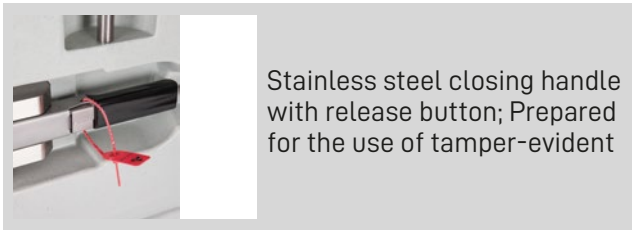

PRODUCT FEATURES